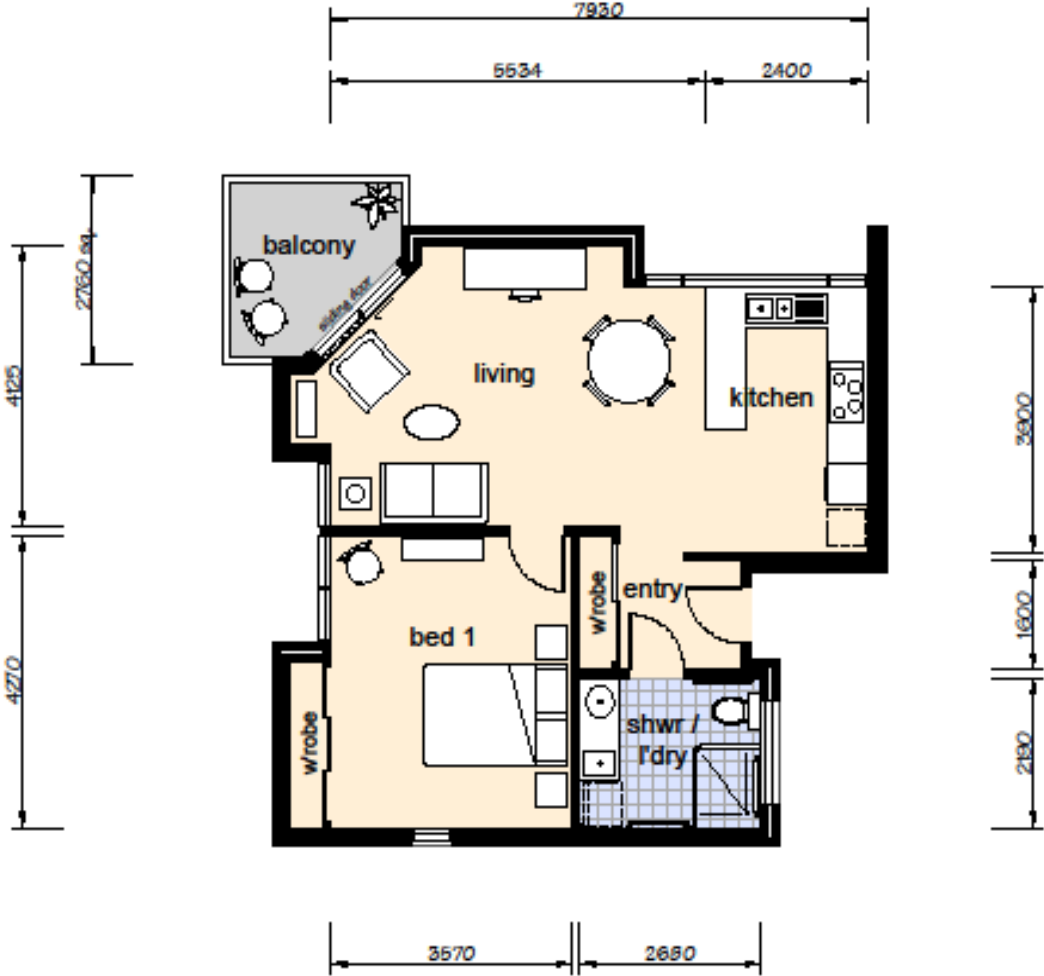

BUCKLAND RETIREMENT VILLAGE

Buckland Aged Care Services

39 Hawkesbury Road, Springwood