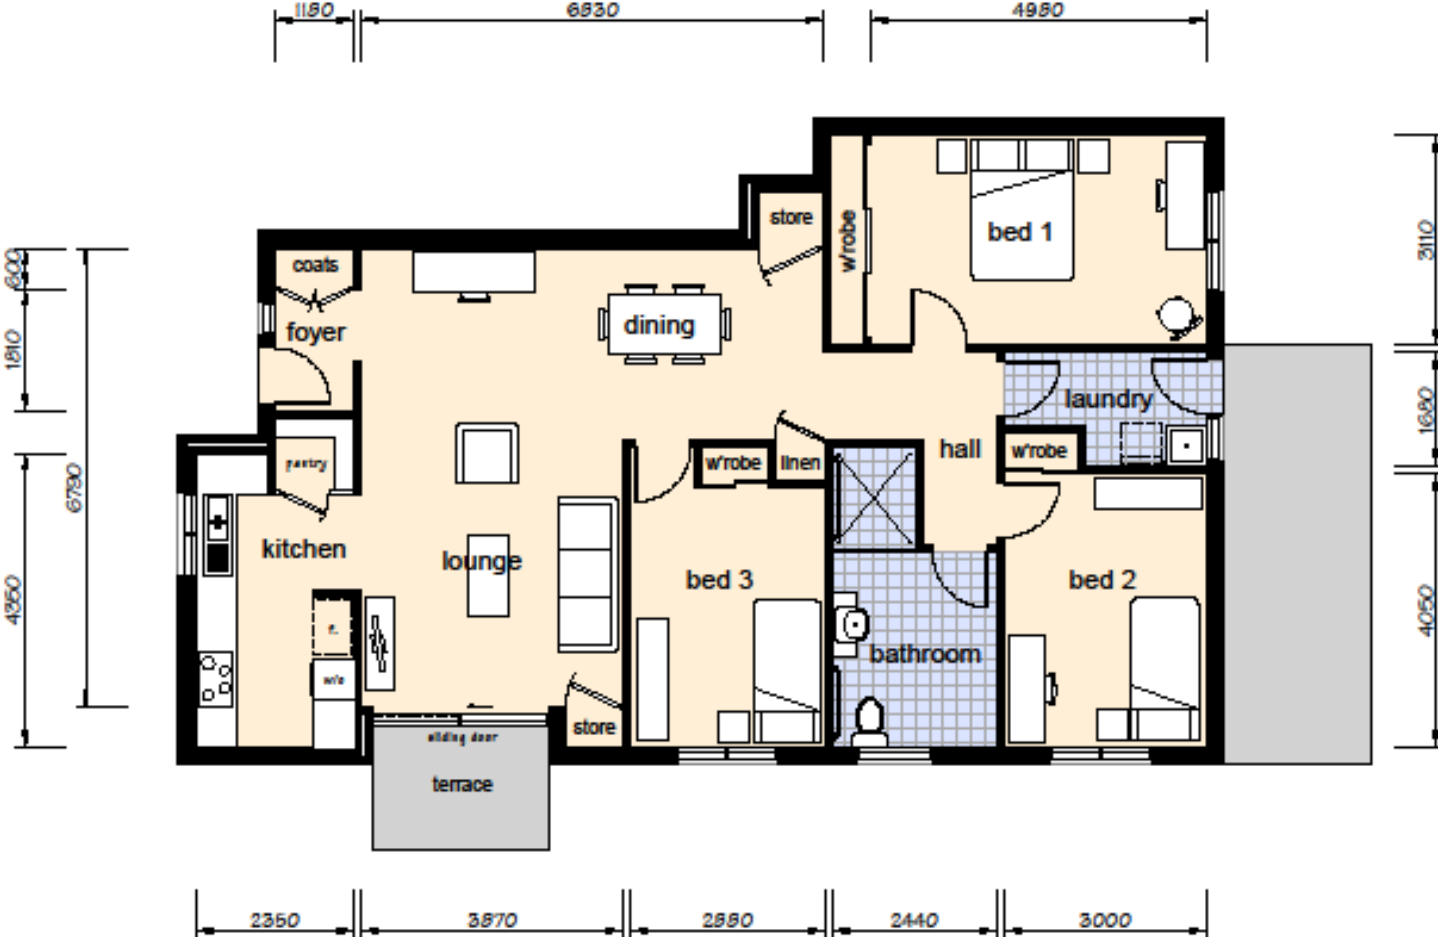

39 Hawkesbury Road, Springwood

Buckland Aged Care Services

1 BEDROOM WITH DEN
(typical layout)

BUCKLAND RETIREMENT VILLAGE

Buckland Aged Care Services

39 Hawkesbury Road, Springwood

2 BEDROOM UNIT
(typical layout)

BUCKLAND RETIREMENT VILLAGE

Buckland Aged Care Services

39 Hawkesbury Road, Springwood

3 BEDROOM UNIT
(typical layout)

BUCKLAND RETIREMENT VILLAGE

Buckland Aged Care Services

39 Hawkesbury Road, Springwood

2 BEDROOM VILLA
(typical layout)

BUCKLAND RETIREMENT VILLAGE

Buckland Aged Care Services

39 Hawkesbury Road, Springwood

3 BEDROOM VILLA
(typical layout)

BUCKLAND RETIREMENT VILLAGE

39 Hawkesbury Road, Springwood

Buckland Aged Care Services

SELF CONTAINED COTTAGE - TYPE 3

(typical layout)