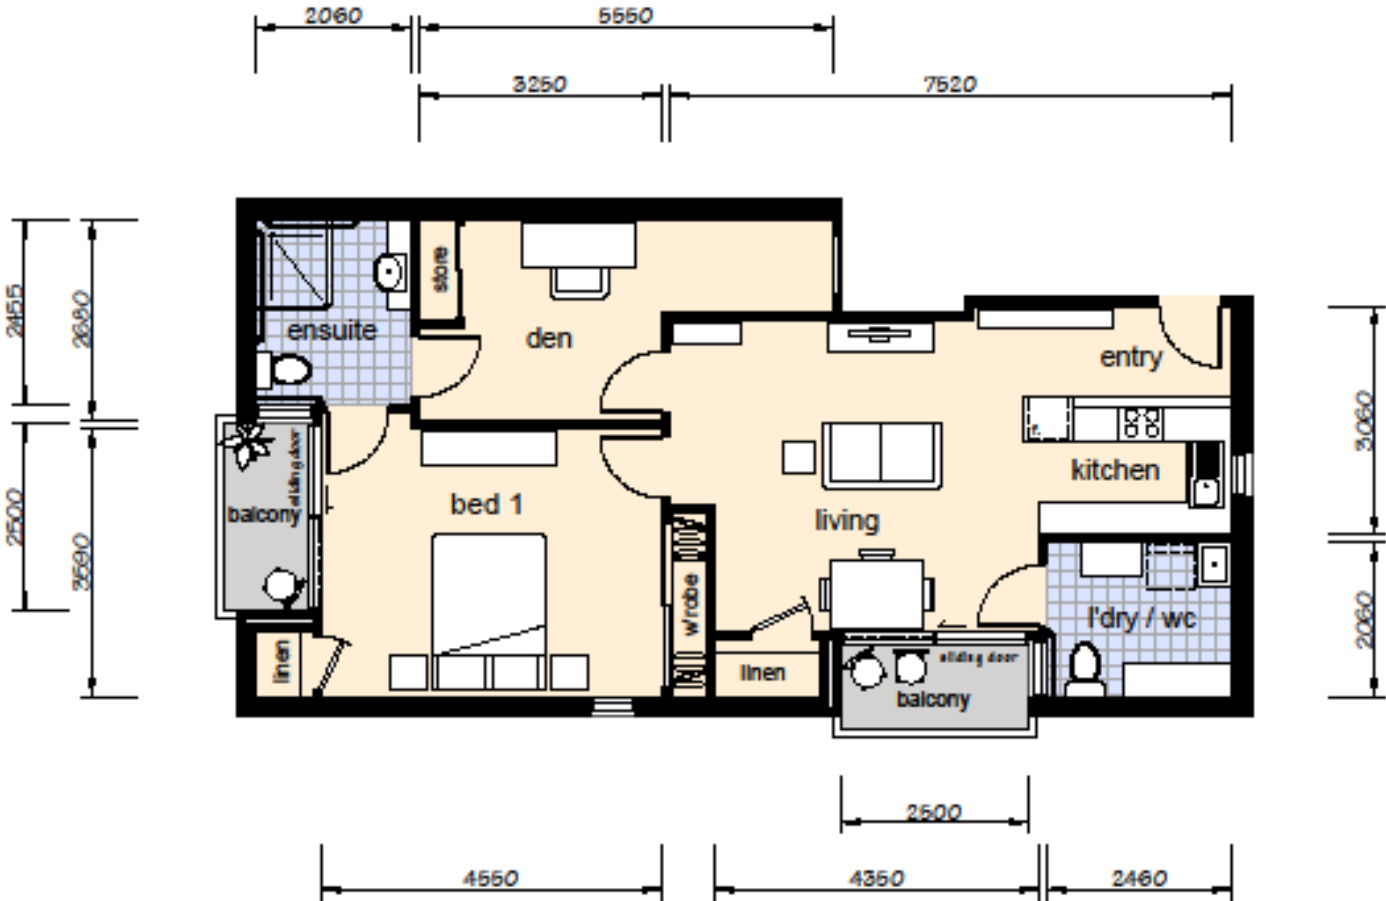

39 Hawkesbury Road, Springwood

Buckland Aged Care Services

1 BEDROOM WITH DEN
(typical layout)

BUCKLAND RETIREMENT VILLAGE

Buckland Aged Care Services

39 Hawkesbury Road, Springwood

2 BEDROOM UNIT
(typical layout)

BUCKLAND RETIREMENT VILLAGE

Buckland Aged Care Services

39 Hawkesbury Road, Springwood

3 BEDROOM UNIT
(typical layout)

BUCKLAND RETIREMENT VILLAGE

Buckland Aged Care Services

39 Hawkesbury Road, Springwood

2 BEDROOM VILLA
(typical layout)

SELF CONTAINED COTTAGE - TYPE 3

(typical layout)