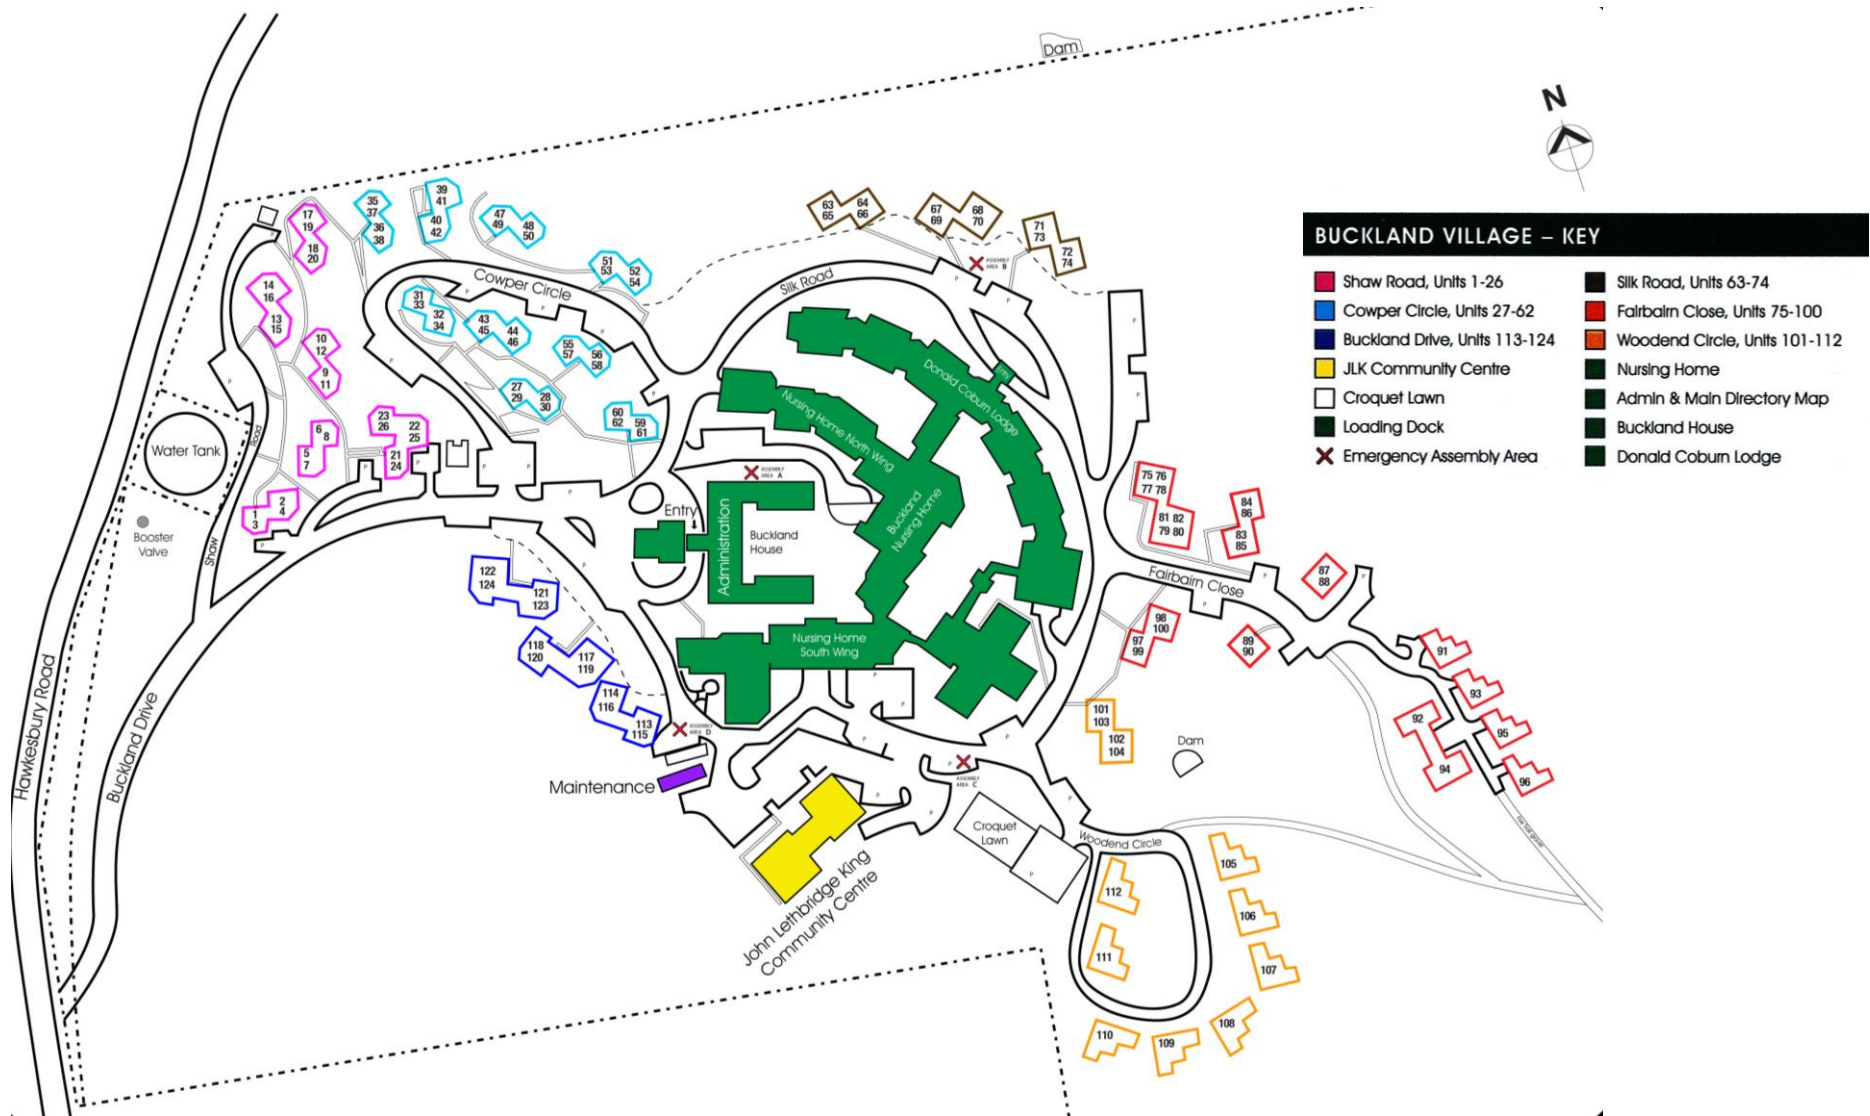

BUCKLAND RETIREMENT VILLAGE

Buckland Aged Care Services

39 Hawkesbury Road, Springwood

BUCKLAND RETIREMENT VILLAGE

Buckland Aged Care Services

39 Hawkesbury Road, Springwood

1 BEDROOM UNIT
(typical layout)

BUCKLAND RETIREMENT VILLAGE

39 Hawkesbury Road, Springwood

Buckland Aged Care Services

1 BEDROOM WITH DEN
(typical layout)

BUCKLAND RETIREMENT VILLAGE

Buckland Aged Care Services

39 Hawkesbury Road, Springwood

2 BEDROOM UNIT
(typical layout)

BUCKLAND RETIREMENT VILLAGE

Buckland Aged Care Services

39 Hawkesbury Road, Springwood

3 BEDROOM UNIT
(typical layout)

BUCKLAND RETIREMENT VILLAGE

Buckland Aged Care Services

39 Hawkesbury Road, Springwood

2 BEDROOM VILLA
(typical layout)

BUCKLAND RETIREMENT VILLAGE

Buckland Aged Care Services

39 Hawkesbury Road, Springwood

3 BEDROOM VILLA
(typical layout)

BUCKLAND RETIREMENT VILLAGE

39 Hawkesbury Road, Springwood

Buckland Aged Care Services