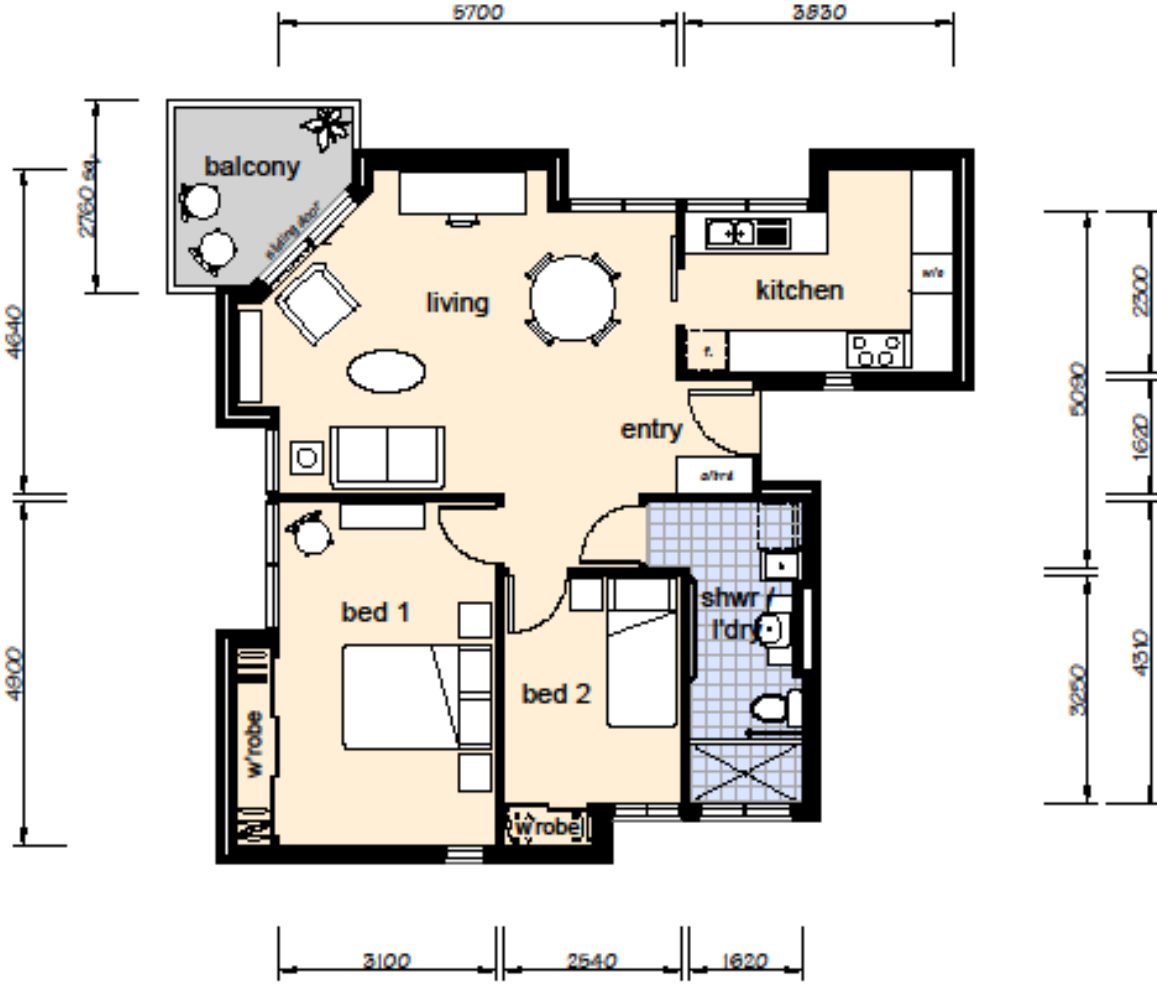

39 Hawkesbury Road, Springwood

Buckland Aged Care Services

1 BEDROOM WITH DEN
(typical layout)

BUCKLAND RETIREMENT VILLAGE

Buckland Aged Care Services

39 Hawkesbury Road, Springwood

2 BEDROOM UNIT
(typical layout)

BUCKLAND RETIREMENT VILLAGE

Buckland Aged Care Services

39 Hawkesbury Road, Springwood

3 BEDROOM UNIT
(typical layout)

BUCKLAND RETIREMENT VILLAGE

Buckland Aged Care Services

39 Hawkesbury Road, Springwood

2 BEDROOM VILLA
(typical layout)

SELF CONTAINED COTTAGE - TYPE 3

(typical layout)