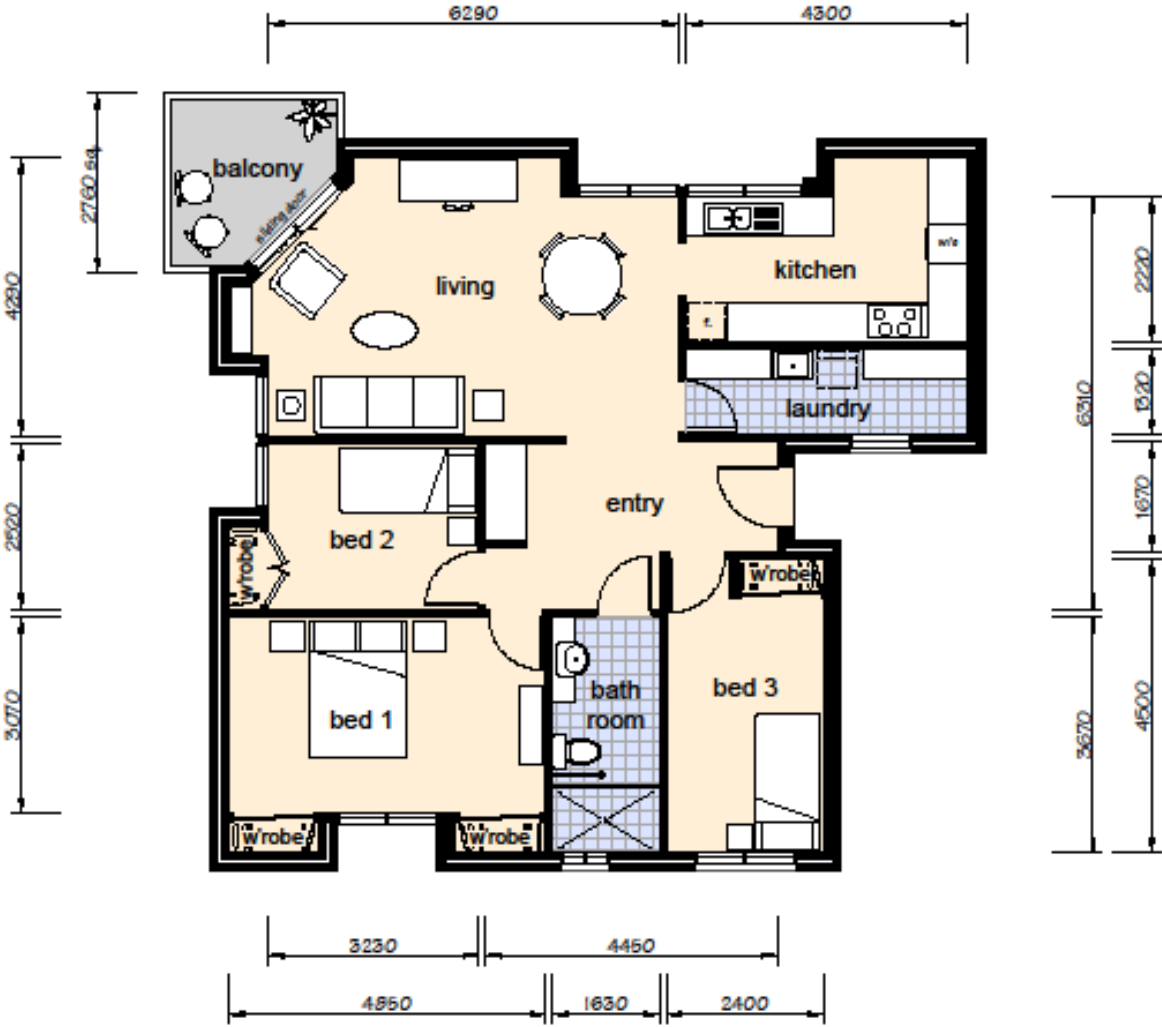

39 Hawkesbury Road, Springwood

Buckland Aged Care Services

1 BEDROOM WITH DEN
(typical layout)

BUCKLAND RETIREMENT VILLAGE

Buckland Aged Care Services

39 Hawkesbury Road, Springwood

2 BEDROOM UNIT
(typical layout)

BUCKLAND RETIREMENT VILLAGE

Buckland Aged Care Services

39 Hawkesbury Road, Springwood

3 BEDROOM UNIT
(typical layout)

BUCKLAND RETIREMENT VILLAGE

Buckland Aged Care Services

39 Hawkesbury Road, Springwood

2 BEDROOM VILLA
(typical layout)

SELF CONTAINED COTTAGE - TYPE 3

(typical layout)