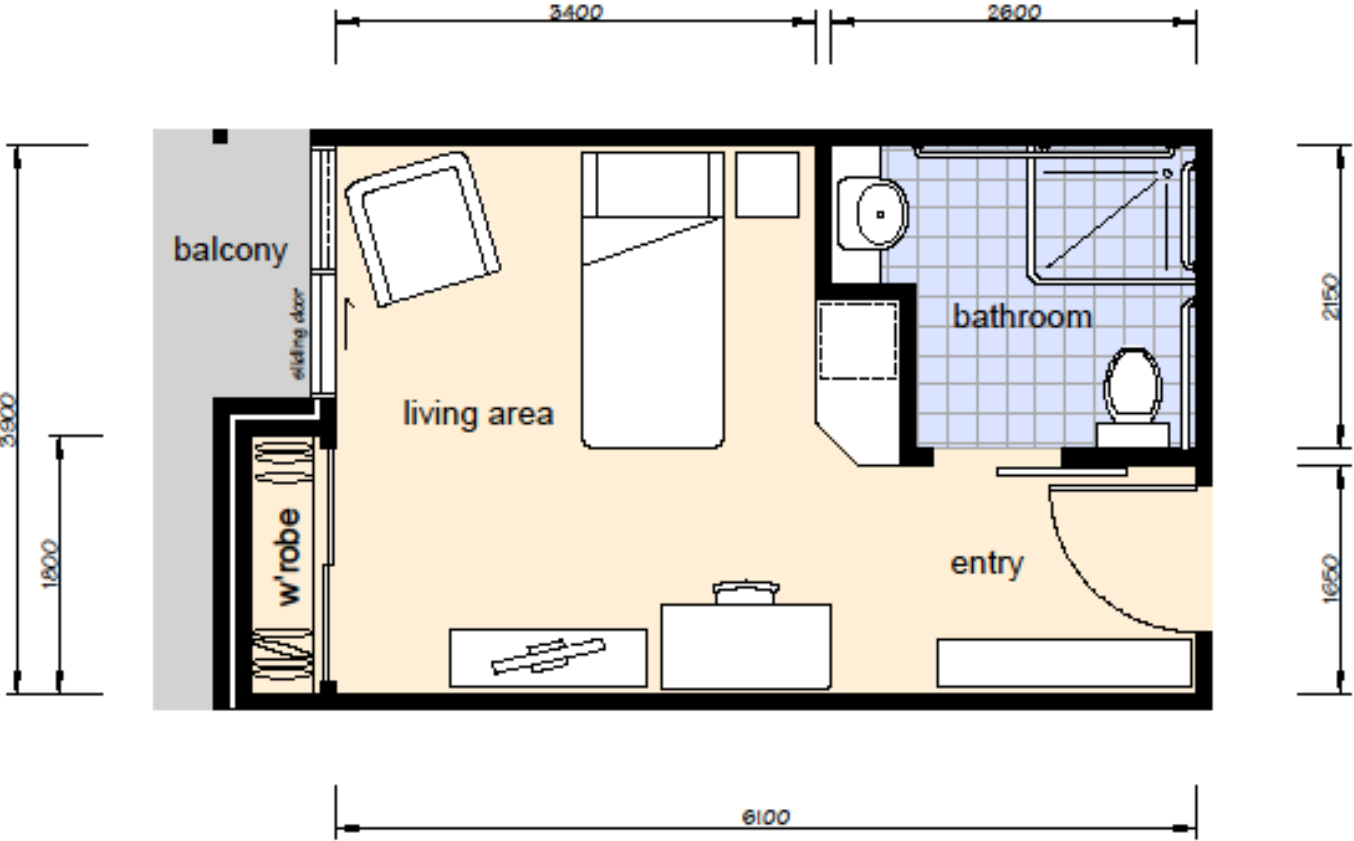

DONALD COBURN LODGE

Buckland Aged Care Services

39 Hawkesbury Road, Springwood

DONALD COBURN LODGE

Buckland Aged Care Services

39 Hawkesbury Road, Springwood

UNIT TYPE 1
(typical layout)

DONALD COBURN LODGE

Buckland Aged Care Services

39 Hawkesbury Road, Springwood

DONALD COBURN LODGE

Buckland Aged Care Services

39 Hawkesbury Road, Springwood

UNIT TYPE 3
(typical layout)