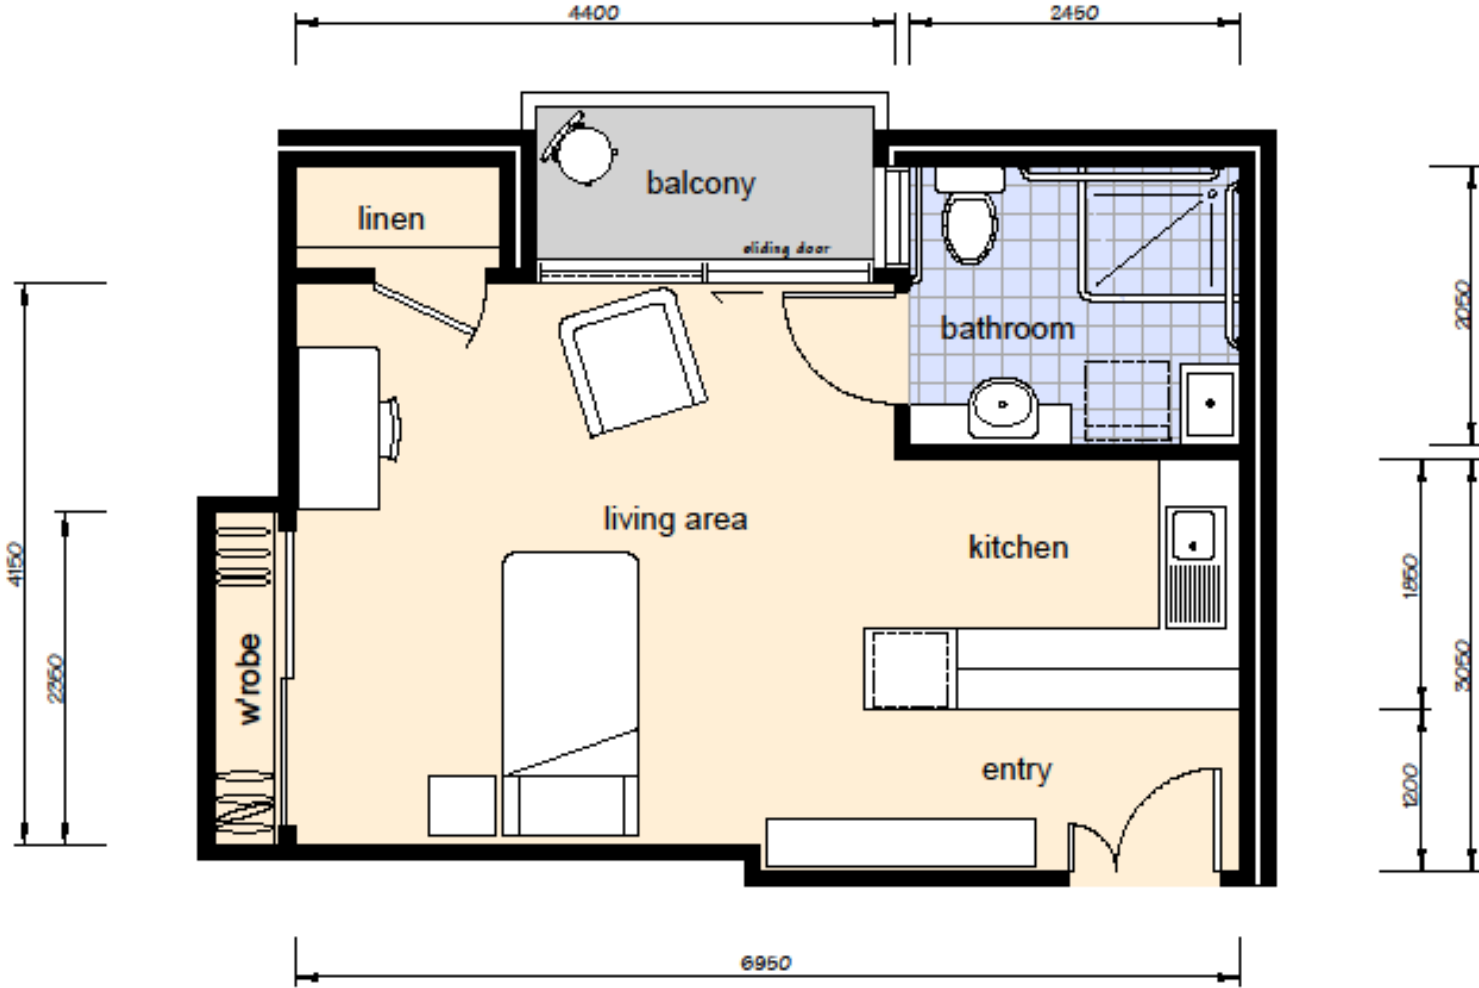

Buckland Aged Care Services

39 Hawkesbury Road, Springwood

DONALD COBURN LODGE

Buckland Aged Care Services

39 Hawkesbury Road, Springwood

UNIT TYPE 3
(typical layout)